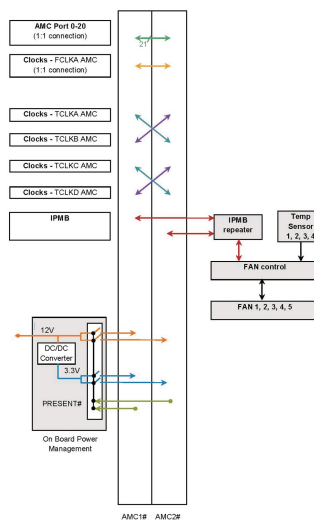

MTCA.0 System for 2 Single Full-Size AMC Modules, 1 HE

NÚMERO DE CATÁLOGO

11850-023

The System is designed for 2 AMC modules. The integrated Power Supply and Power switches on the backplane enable the Payload Power to the AMC Modules without the need for a separate MCH.

CERTIFICATIONS

CARACTERÍSTICAS

Small, compact case to hold 2 single full-size AdvancedMC modules With an optional 2 HP filler module, 2 single mid-size modules can also be fitted

Direct connection of all ports between both AdvancedMC slots (see backplane topology); data transfer rates up to 10 Gbps per port

90 - 264 VAC wide range input on rear of case, 150 W power supply in rear section of enclosure

12 VDC voltage is activated by the AdvancedMC module presence signal

150 W cooling capacity at an ambient temperature of 55 °C, airflow from right to left, temperature-regulated fans

Data Transfer: 40 GbE; PCIe Gen3

Power per Slot: 60W

Tensão de entrada AC: 100 – 240V

Airflow Direction: Right to Left

Rack Height: 1U

Power Supply Type: Open Frame

Power Supply Included: Sim

Rear I/O: Não