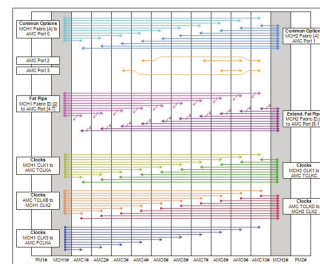

MTCA.0 System for 10 Single Full-Size AMC Modules, 3 U, 84 HP

NÚMERO DE CATÁLOGO

11850-011

The double AMC card cage on the right hand side can hold either 4 Double Full-size AMCs or, with the optional splitting kit, 8 Single Full-size AMCs.

CERTIFICATIONS

CARACTERÍSTICAS

In accordance with PICMG MTCA.0 R1.0 specification

3 U, 19" subrack system for 10 Single Full-Size AdvancedMC modules, 2 Single Full-Size MCHs and 2 power modules with width up to 12 HP