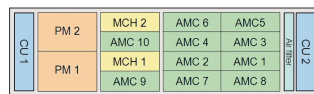

MTCA.0 System for 10 Single Full-Size AMC Modules, 3 U, 84 HP

NÚMERO DE CATÁLOGO

11850-011

The double AMC card cage on the right hand side can hold either 4 Double Full-size AMCs or, with the optional splitting kit, 8 Single Full-size AMCs.

CERTIFICATIONS

CARACTERÍSTICAS

In accordance with PICMG MTCA.0 R1.0 specification

3 U, 19" subrack system for 10 Single Full-Size AdvancedMC modules, 2 Single Full-Size MCHs and 2 power modules with width up to 12 HP

Number of Slots: 8

Tipo: 19" Rack Mount

Backplane Type: MTCA.0 Dual Star Topology

Data Transfer: 40 GbE; PCIe Gen3

Power per Slot: 50W

Airflow Direction: Right to Left

Rack Height: 3U

Power Supply Type: (2) Single Full-size PM