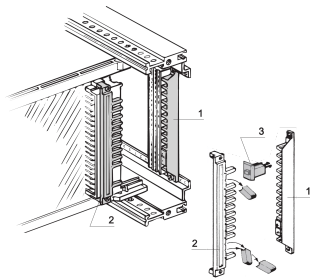

Coding Strip

The coding is mounted on the side of a connector. With the Coding only the coded board can fit into the right slot.

CERTIFICATIONS

CARACTERÍSTICAS

Mechanical coding prevents a PSU being fitted on the wrong slot, space requirement 4 HP

Female strip (item 2), fitted on PSU

Coding strip (item 1) mounts on the Z/horizontal rail

Placement of coding pins (item 3) in the coding strip (item 1)

Removal of studs at the appropriate place in the female strip

With 2 coding pins there are 66 coding possibilities

ESPECIFICAÇÕES

- Works With:** 19" Power Supplies
Tipo: Coding Strip
Product Type: Coding/Keying Indicator
Material: Polybutylene Terephthalate

Table 1/1