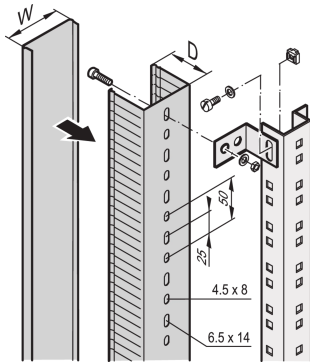

Cable Channel

Cable ducting in side and rear cabinet areas and mounting on cabinet uprights, depth members or C-profiles.

CERTIFICATIONS

CARACTERÍSTICAS

For cable ducting in side and rear cabinet areas

For mounting on cabinet uprights, depth members or C-profiles

ESPECIFICAÇÕES

Product Type: Cable Tray

Table 1/1

Número de catálogo	Material	Quantidade por embalagem	Acabamento	Tipo	Cable Type	Certifications
60103-010	PVC	1		Cable Channel	Vertical	RoHS
60103-011	PVC	1		Cable Channel	Vertical	RoHS
24630-059	Aço	2	Pintura electrostática com Acabamento Texturado		Horizontal	