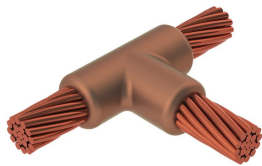

Cable to Cable

Power Utilities

nVent ERICO Cadweld graphite molds are designed and engineered for thousands of connection styles and conductor combinations.

CARACTERÍSTICAS

Forms a permanent, low resistance connection

Provides a molecular bond

nVent ERICO Cadweld Exothermic Connections are rated with the same current capacity as the conductor

Portable installation equipment with no external source of power required

Installers can be easily trained to make nVent ERICO Cadweld Exothermic Connections

Connections can be visually inspected

ESPECIFICAÇÕES

Table 1/1

Número de catálogo	Família do molde	Condutor 1	Diâmetro externo do condutor 1, nominal	Condutor 2	Diâmetro externo do condutor 2, nominal
PAC2C2C	PA Mold Family	1/0 Concentric	9.47mm	1/0 Concentric	9.47mm

DETALHES ADICIONAIS DO PRODUTO

For applications such as computer room, tunnel or other low-ventilation areas, specify a smokeless nVent ERICO Cadweld Exolon mold. Add an XL prefix to the standard mold part number when ordering (for example, a TAC2Q2Q becomes XLTAC2Q2Q). Similarly, nVent ERICO Cadweld Exolon welding material is also designated by the XL prefix (for example, 150 becomes XL150).