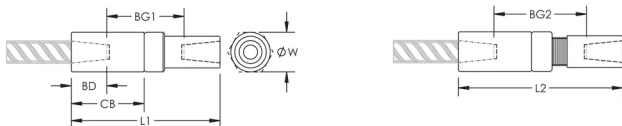

Versão do projeto: Worldwide (Globally Available Materials)

Tamanho da viga de reforço, metric: 16 mm

Tamanho da viga de reforço, EUA: #5

Tamanho da viga de reforço, Canadá: 15M

Diâmetro ($\varnothing$): 30 mm

Comprimento 1 (L1): 112 mm

Comprimento 2 (L2): 119 mm

Bar Depth (BD): 24mm

Bar Gap 1 (BG1): 64mm

Bar Gap 2 (BG2): 71mm

Coupler Body (CB): 54mm

Peso unitário: 0.44 kg

Designed to Meet: AASHTO;ABNT NBR 8548:1984;ACI 318 Type 1 (125% Specified Yield);ACI 318 Type 2 (Specified Tensile);ACI 349;ACI 359;AS3600

Quantidade por embalagem: 44

DETALHES ADICIONAIS DO PRODUTO

Bar dimensions and weights listed may vary by region. Coupler sizes not shown may be available by special order. Contact your nVent LENTON representative for more information.

DIAGRAMAS

AVISO

Os produtos nVent devem ser instalados e utilizados apenas conforme indicado nas fichas de instrução do produto e materiais de treinamento da nVent. As fichas de instrução estão disponíveis em www.nVent.com e com nossos representantes de atendimento ao cliente nVent. A instalação inadequada, uso incorreto, aplicação incorreta ou outra falha qualquer em seguir completamente as instruções e avisos da nVent podem levar ao mau funcionamento do produto, danos à propriedade, lesões corporais graves e morte, e/ou anular sua garantia.