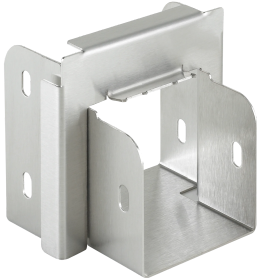

## Redutor Clean Tray

Clean Tray Reducers are used for reducing to a smaller size Clean Tray. The Clean Tray stainless steel system is designed to protect rated cabling in applications that require frequent washdown.

### CARACTERISTICAS

---

Clean Tray Reducers are used for reducing to a smaller size Clean Tray

The Clean Tray stainless steel system is designed to protect rated cabling in applications that require frequent washdown

## ESPECIFICAÇÕES

**Acabamento:** Brushed #3

**Material:** Stainless Steel 304

Table 1/2

Número de catálogo	Tipo	Altura	Largura	Espessura
CTS4644RRSS	Reducer	64mm	64mm	1.27mm
CT4644RSS	Reducer	64mm	64mm	1.27mm
CTS6644RLSS	Reducer	64mm	64mm	1.27mm
CTS6633RRSS	Reducer	64mm	64mm	1.27mm
CT4633RSS	Reducer	64mm	64mm	1.27mm
CT6622RSS	Reducer	64mm	64mm	1.27mm
CT6633RSS	Reducer	64mm	64mm	1.27mm
CTS6633RLSS	Reducer	64mm	64mm	1.27mm
CT4433RSS	Reducer	102mm	102mm	1.27mm
CT6644RSS	Reducer	64mm	64mm	1.27mm
CTS6644RRSS	Reducer	64mm	64mm	1.27mm
CT6646RSS	Reducer	64mm	64mm	1.27mm
CT4422RSS	Reducer	102mm	102mm	1.27mm
CTS4433RLSS	Reducer	64mm	64mm	1.27mm
CTS6646RLSS	Reducer	64mm	64mm	1.27mm
CTS4644RLSS	Reducer	64mm	64mm	1.27mm
CTS6646RRSS	Reducer	64mm	64mm	1.27mm
CTS4633RLSS	Reducer	64mm	64mm	1.27mm
CTS4433RRSS	Reducer	64mm	64mm	1.27mm
CTS4633RRSS	Reducer	64mm	64mm	1.27mm

Table 2/2

Número de catálogo	Tipo	Altura	Largura	Espessura
CT3322RSS	Reducer	76mm	64mm	1.27mm