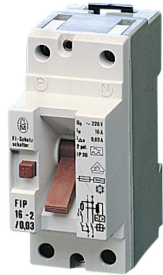

Power Distribution Modules Safety Switch

Data Solutions