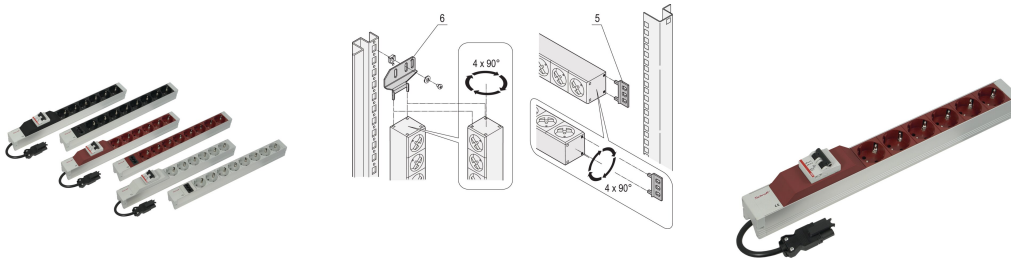

Socket Strip, SCHUKO, With Wieland® Input, 19", White, With Overcurrent Protection

Data Solutions

NÚMERO DE CATÁLOGO

60110-352

Modular, compact PDU with many function elements. Using a 1 U by 1 U aluminum chassis the PDU can easily be integrated in a rack. The Wieland connector allows easy combination with different power input cords.

CERTIFICATIONS

CARACTERISTICAS

Installation height 1 U

Output via SCHUKO sockets

Input via Wieland® GST 18 plug

Socket strips can be rotated through all four directions (in 90° increments) during installation

Horizontal or vertical mounting

In accordance with DIN 57620

CARATERÍSTICAS DO PRODUTO

Tipo de soquete: SCHUKO

Socket Quantity: 6

Switched Outlets: Não

Tensão AC: 230V

Function: Overcurrent Protection

Quantidade por embalagem: 1

Cor: Grey

Profundidade: 44mm

Acabamento: Anodized

Length: 438.5mm

Material: Alumínio; Polyamide

Product Type: Socket Strip

Net Weight: 0.904kg