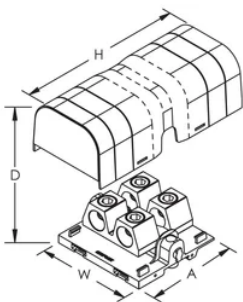

Tunnel Connection Wire Size - Ferrule: (4) 50 – 185 mm²

Tunnel Connection Wire Size: (4) 3/0 – 500 kcmil

Profundidade (D): 75mm

Altura (H): 205.7mm

Largura (W): 115mm

A: 108mm

Peso unitário: 1.04kg

Certification Details: UL® 1059

Flammability Rating: UL® 94V-1

Em conformidade com: IEC® 60947-7-1

DETALHES ADICIONAIS DO PRODUTO

Power terminal connections are interchangeable and can be used as line side or load side connections.

DIAGRAMAS