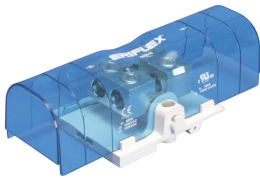

Power Terminal, Tunnel-to-Tunnel, 500 A

Data Solutions

NÚMERO DE CATÁLOGO

SBTT-500