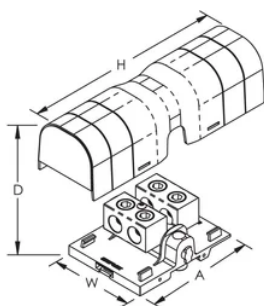

CARACTERÍSTICAS DO PRODUTO

Número do artigo: 561145

Material: Copper; Termoplástico

Acabamento: Tinned

Max Current Rating, IEC: 750A

Max Current Rating, UL/CSA: 500A

Short Term Withstand Current (Icw) 1s: 28.8kA

Peak Short Circuit Current (Ipk): 52kA

Classificação de corrente de curto-circuito (SCCR): 100kA

Max Working Voltage, IEC (Ui): 1000; 1500

Max Working Voltage, UL (Vin): 1000

Number of Tunnel Connections: 4

Tunnel Connection Compact Stranded Wire Size: (4) 16 – 120 mm²

Tunnel Connection Wire Size - Ferrule: (4) 16 – 120 mm²

Tunnel Connection Wire Size: (4) #6 – 250 kcmil

Profundidade (D): 66mm

Altura (H): 205.7mm

Largura (W): 85.1mm

A: 108mm

Peso unitário: 0.6kg

Certification Details: UL® 1059

Flammability Rating: UL® 94V-1

Em conformidade com: IEC® 60947-7-1

DETALHES ADICIONAIS DO PRODUTO

Power terminal connections are interchangeable and can be used as line side or load side connections.

DIAGRAMAS