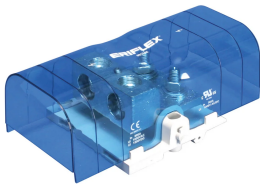

Power Terminal, Lug-to-Tunnel, 800 A

Data Solutions

NÚMERO DE CATÁLOGO

SBLT-800

CERTIFICATIONS

CARACTERÍSTICAS

Tinned copper block allows for copper or aluminum conductor connections

Accessible studs and tunnels allow for easy connection of nVent ERIFLEX Flexibar and other conductors

Design allows for visual inspection of conductor and confirmation of connection

Voltage detection and measurement connection

Adjustable transparent cover

Modular snap-together blocks for building multi-pole power blocks

Easily clips onto DIN rail or mounts to panel with screws

SBLEC Power Terminals Fixing Accessory required for direct panel mount

RoHS compliant

Halogen free

CARACTERÍSTICAS DO PRODUTO

Número do artigo: 561146

Material: Copper; Termoplástico

Acabamento: Tinned

Max Current Rating, IEC: 1250A

Max Current Rating, UL/CSA: 760A

Short Term Withstand Current (Icw) 1s: 57.6kA

Peak Short Circuit Current (Ipk): 75kA

Classificação de corrente de curto-circuito (SCCR): 100kA