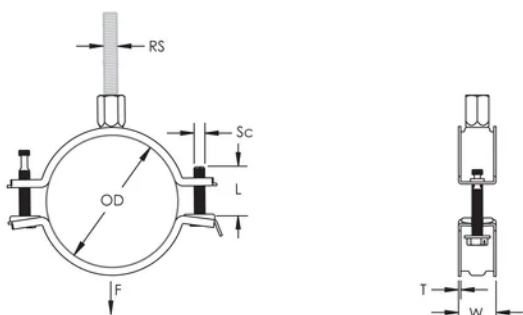

Acabamento: Electrogalvanized

Diâmetro externo (OD): 62 - 72 mm

Tamanho da haste (RS): M8;M10

Largura (W): 21 mm

Espessura (T): 1.25 mm

Diâmetro do parafuso (Sc): 6

Comprimento do parafuso (L): 37mm

Static Load: 1500N

DIAGRAMAS

AVISO

Os produtos nVent devem ser instalados e utilizados apenas conforme indicado nas fichas de instrução do produto e materiais de treinamento da nVent. As fichas de instrução estão disponíveis em www.nVent.com e com nossos representantes de atendimento ao cliente nVent. A instalação inadequada, uso incorreto, aplicação incorreta ou outra falha qualquer em seguir completamente as instruções e avisos da nVent podem levar ao mau funcionamento do produto, danos à propriedade, lesões corporais graves e morte, e/ou anular sua garantia.

América do Norte

+1 800 753 9221

Opção 1 – Apoio ao cliente

Opção 2 – Assistência

técnica

Europa

Países Baixos:

+31 800-0200135

França:

+33 800 901 793

Europa

Alemanha:

800 1890272

Outros países:

+31 13 5835404

APAC

Xangai:

+ 86 21 2412 1618/19

Sydney:

+61 2 9751 8500

O nosso forte portfólio de marcas:

CADDY

ERICO

HOFFMAN

ILSCO

SCHROFF

TRACHTE