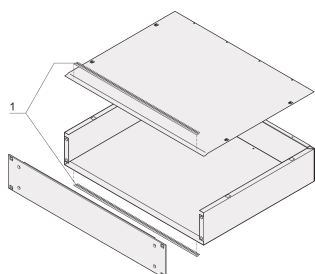

# MultipacPRO EMC Shielding Kit

The EMC shielding kit and the cover plates increase the shielding of the chassis from approx. 30 dB(A) to approx. 60 dB(A). A test report can be downloaded.

## CARACTERÍSTICAS

The EMC shielding kit and the cover plates increase the shielding of the chassis from approx. 30 dB(A) to approx. 60 dB(A)