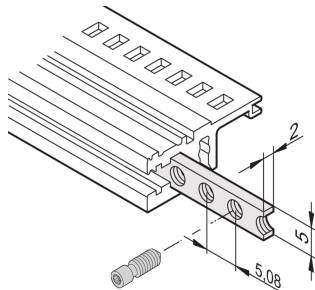

Horizontal Rails Threaded Insert, M2.5

The threaded insert is a metal strip with thread M2.5 and allows the fixing of front panels.

CERTIFICATIONS

CARACTERISTICAS

The collar screws used for fixing partial-width front panels must be 12.3 mm long

Usable for all horizontal rails

ESPECIFICAÇÕES

Works With:	Subracks; Cases
Família de produtos:	EuropacPRO; RatiopacPRO; RatiopacPRO AIR; CompacPRO; PropacPRO; Inpac
Material:	Aço
Product Type:	Threaded Insert
Acabamento:	Chapa de Aço Zincada

Table 1/1

Número de catálogo	Rack Width	Quantidade por embalagem	Length
34561-328	28HP	1	146.82mm
34561-363	84HP	1	324.62mm
34561-384	84HP	1	431.3mm
34561-342	42HP	1	217.94mm
34565-196	196HP	1	1000.26mm

Número de catálogo	Rack Width	Quantidade por embalagem	Length
34561-320	20HP	1	106.18mm
34561-340	40HP	1	207.78mm

DETALHES ADICIONAIS DO PRODUTO

Please take into consideration that deliveries may be carried out in the stated SPQs (SPQ, e.g. 5 pieces, 10 pieces, 50 pieces, etc.). Differing order quantities (e.g. 2 pieces) may be changed to the next possible delivery quantity = Standard Pack Quantity.