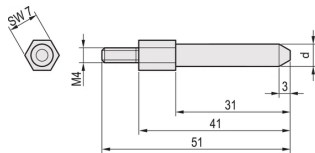

EuropacPRO Coding Peg SNCF

This coding peg / pin enable a safe connection between the floating connectors used for the SNCF subracks. The Pins can be assembled into the rear frame.

CERTIFICATIONS

CARACTERISTICAS

This coding peg / pin enable a safe connection between the floating connectors

Torque 1.5 Nm

ESPECIFICAÇÕES

Tipo:	Coding Peg
Product Type:	Coding/Keying Indicator
Família de produtos:	EuropacPRO
Material:	Aço
Works With:	Subracks
Acabamento:	Chapa de Aço Zincada