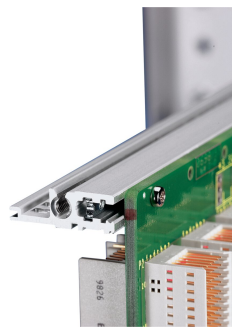

Horizontal Rail, Rear, Type H-VT, Heavy, 84 HP

NÚMERO DE CATÁLOGO

34560-784

Combinations of horizontal rails and side panels

		+ = can be combined, - = combination not recommended			
Horizontal rail		-	+	+	subrack to request
Horizontal rail		+	subrack to request (for Component)	subrack to request with subrack for external mounting	+
Horizontal rail		+	subrack to request	subrack to request	-
Horizontal rail					-
Side panel		Light 1.0	Fluorid 1.0	Heavy 1.0	Rugged 1.0

The horizontal rail, type VT enables the direct assembly of a backplane.

CERTIFICATIONS

CARACTERÍSTICAS

For direct backplane mounting

Mounting top and bottom

Recessed installation for high mechanical demands (H-VT)

Aluminum extrusion, anodized finish, conductive contact surface

CARATERÍSTICAS DO PRODUTO

Rack Width: 84HP

Largura: 431.8mm

Quantidade por embalagem: 1

Profundidade: 30.5mm

Acabamento: Anodized

Altura: 9mm