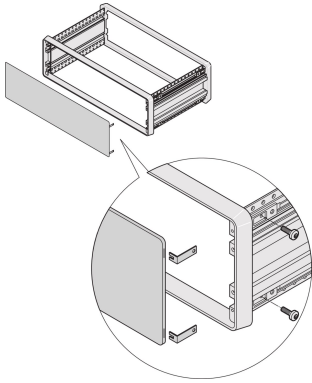

CompacPRO Front/Rear Panel, With Hidden Fixing

The front panel for CompacPRO Case mounts to the frame of the case. The front panel has no visible screws and can be used for front foil.

CERTIFICATIONS

CARACTERISTICAS

Al panel, 2.5 mm

ESPECIFICAÇÕES

Material:	Aluminio
Acabamento:	Anodized
Accessory Type:	Front panel
Product Type:	Front Panel

Table 1/2

Número de catálogo	Rack Height	Altura	Rack Width	Largura	Quantidade por embalagem	Front Finish
24575-275	4U	172.9mm	84HP	452.1mm	1	Anodized
24575-075	2U	84mm	84HP	452.1mm	1	Anodized
24575-155	3U	128.4mm	63HP	345.4mm	1	Anodized

Número de catálogo	Rack Height	Altura	Rack Width	Largura	Quantidade por embalagem	Front Finish
24575-175	3U	128.4mm	84HP	452.1mm	1	Anodized
24575-455	6U	261.8mm	63HP	345.4mm	1	Anodized
24575-475	6U	261.8mm	84HP	452.1mm	1	Anodized
24575-135	3U	128.4mm	42HP	238.7mm	1	Anodized
24575-255	4U	172.9mm	63HP	345.4mm	1	Anodized
24575-035	2U	84mm	42HP	238.7mm	1	Anodized
24575-235	4U	172.9mm	42HP	238.7mm	1	Anodized
24575-115	3U	128.4mm	28HP	167.5mm	1	Anodized