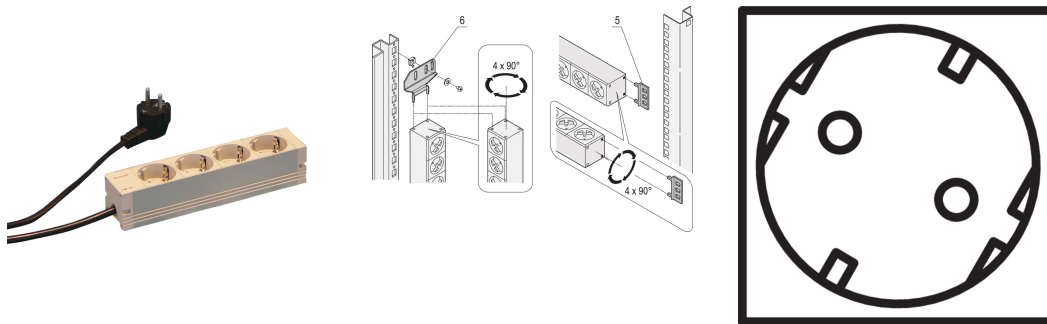

Socket Strip, SCHUKO, 4 Sockets, 10"

Data Solutions

NÚMERO DE CATÁLOGO

60110-201

Modular, compact PDU with many function elements. Using a 1 U by 1 U aluminum chassis the PDU can easily be integrated in a rack with Schuko outlets.

CERTIFICATIONS

CARACTERISTICAS

230 V, 16 A

Horizontal or vertical mounting

Connecting cable 2 m with SCHUKO/UTE plug

In accordance with DIN 57620, VDE 0620

Installation height 1 U

Socket strips with SCHUKO sockets

Socket strips can be rotated through all four directions (in 90° increments) during installation

CARACTERÍSTICAS DO PRODUTO

Tipo de soquete: SCHUKO

Socket Quantity: 4

Switched Outlets: Não

Tensão AC: 230V

Quantidade por embalagem: 1

Cor: Grey

Profundidade: 44mm

Acabamento: Anodized

Length: 210mm

Material: Alumínio; Polyamide

Product Type: Socket Strip

Gross Weight: 0.607kg

DETALHES ADICIONAIS DO PRODUTO