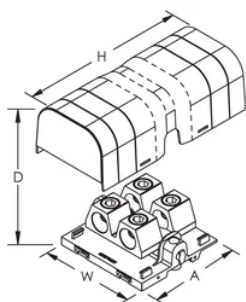

CARACTERÍSTICAS DO PRODUTO

Número do artigo: 561147

Material: Copper; Termoplástico

Acabamento: Tinned

Max Current Rating, IEC: 1250A

Max Current Rating, UL/CSA: 760A

Short Term Withstand Current (Icw) 1s: 57.6kA

Peak Short Circuit Current (Ipk): 75kA

Classificação de corrente de curto-circuito (SCCR): 100kA

Max Working Voltage, IEC (Ui): 1000; 1500

Max Working Voltage, UL (Vin): 1000

Number of Tunnel Connections: 4

Tunnel Connection Compact Stranded Wire Size: (4) 95 – 240 mm²

Tunnel Connection Wire Size - Ferrule: (4) 50 – 185 mm²

Tunnel Connection Wire Size: (4) 3/0 – 500 kcmil

Profundidade (D): 75mm

Altura (H): 205.7mm

Largura (W): 115mm

A: 108mm

Peso unitário: 1.04kg

Certification Details: UL® 1059

Flammability Rating: UL® 94V-1

Em conformidade com: IEC® 60947-7-1

DETALHES ADICIONAIS DO PRODUTO

Power terminal connections are interchangeable and can be used as line side or load side connections.

DIAGRAMAS