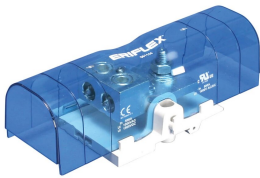

Power Terminal, Lug-to-Tunnel, 500 A

Data Solutions

NÚMERO DE CATÁLOGO

SBLT-500

CERTIFICATIONS

CARACTERÍSTICAS

Tinned copper block allows for copper or aluminum conductor connections

Accessible studs and tunnels allow for easy connection of nVent ERIFLEX Flexibar and other conductors

Design allows for visual inspection of conductor and confirmation of connection

Voltage detection and measurement connection

Adjustable transparent cover

Modular snap-together blocks for building multi-pole power blocks

Easily clips onto DIN rail or mounts to panel with screws

SBLEC Power Terminals Fixing Accessory required for direct panel mount

RoHS compliant

Halogen free

CARACTERÍSTICAS DO PRODUTO

Número do artigo: 561144

Material: Copper; Termoplástico

Acabamento: Tinned

Max Current Rating, IEC: 750A

Max Current Rating, UL/CSA: 500A

Short Term Withstand Current (Icw) 1s: 28.8kA

Peak Short Circuit Current (Ipk): 52kA

Classificação de corrente de curto-circuito (SCCR): 100kA