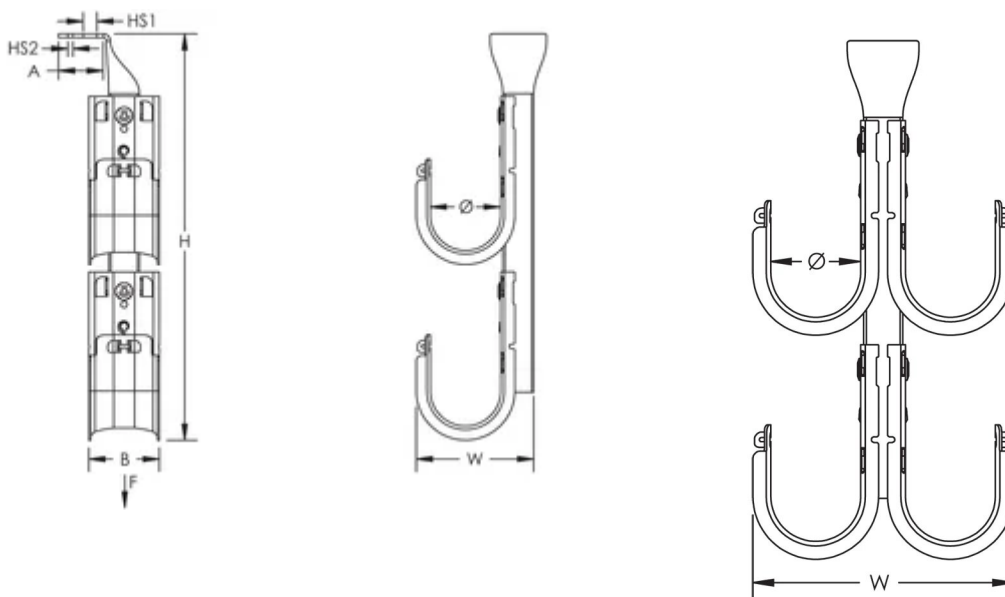

Tiers: 4

Altura (H): 768mm

Largura (W): 254mm

Tamanho do orifício 1 (HS1): 10.3mm

Tamanho do orifício 2 (HS2): 4.7mm

A: 36.5mm

B: 50mm

Static Load 1 (F1): 2160N

Static Load 2 (F2): 810N

DETALHES ADICIONAIS DO PRODUTO

Static loads represent maximum load limit of J-Hook tree. Static load limit of each J-Hook is 60 lb (270 N).

Refer to Static Load 1 when fastening J-Hook tree using Hole Size 1. Refer to Static Load 2 when fastening J-Hook tree using Hole Size 2.

Non-continuous supports may not exceed spacing of 5' (1.5 m) per TIA 569-C.9.7 and EN 50174-2.

DIAGRAMAS

AVISO

Os produtos nVent devem ser instalados e utilizados apenas conforme indicado nas fichas de instrução do produto e materiais de treinamento da nVent. As fichas de instrução estão disponíveis em www.nVent.com e com nossos representantes de atendimento ao cliente nVent. A instalação inadequada, uso incorreto, aplicação incorreta ou outra falha qualquer em seguir completamente as instruções e avisos da nVent podem levar ao mau funcionamento do produto, danos à propriedade, lesões corporais graves e morte, e/ou anular sua garantia.