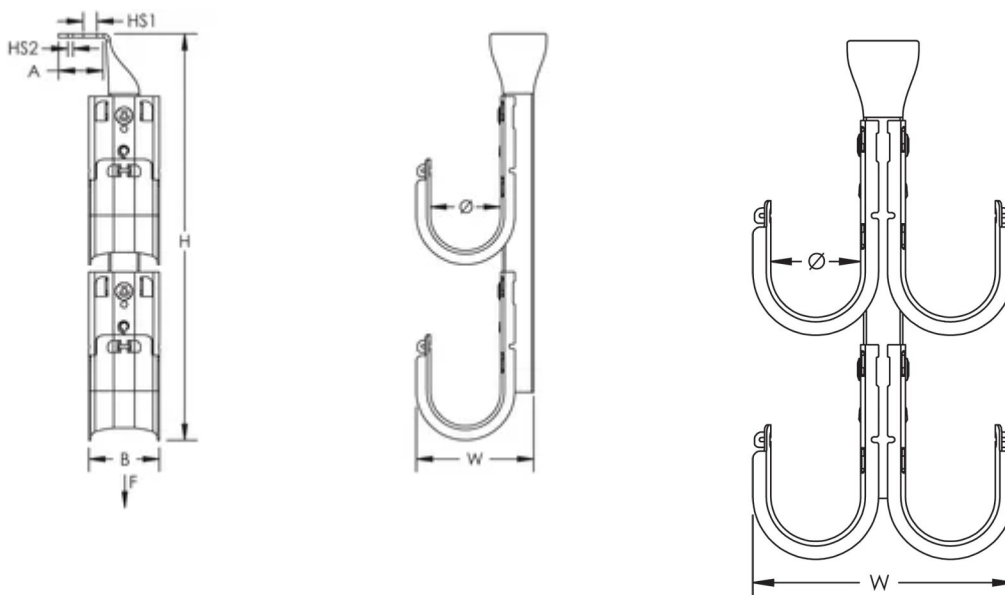

Tiers: 3

Altura (H): 578mm

Largura (W): 254mm

Tamanho do orifício 1 (HS1): 10.3mm

Tamanho do orifício 2 (HS2): 4.7mm

A: 36.5mm

B: 50mm

Static Load 1 (F1): 1620N

Static Load 2 (F2): 810N

DETALHES ADICIONAIS DO PRODUTO

Static loads represent maximum load limit of J-Hook tree. Static load limit of each J-Hook is 60 lb (270 N).

Refer to Static Load 1 when fastening J-Hook tree using Hole Size 1. Refer to Static Load 2 when fastening J-Hook tree using Hole Size 2.

Non-continuous supports may not exceed spacing of 5' (1.5 m) per TIA 569-C.9.7 and EN 50174-2.

DIAGRAMAS

AVISO

Os produtos nVent devem ser instalados e utilizados apenas conforme indicado nas fichas de instrução do produto e materiais de treinamento da nVent. As fichas de instrução estão disponíveis em www.nVent.com e com nossos representantes de atendimento ao cliente nVent. A instalação inadequada, uso incorreto, aplicação incorreta ou outra falha qualquer em seguir completamente as instruções e avisos da nVent podem levar ao mau funcionamento do produto, danos à propriedade, lesões corporais graves e morte, e/ou anular sua garantia.