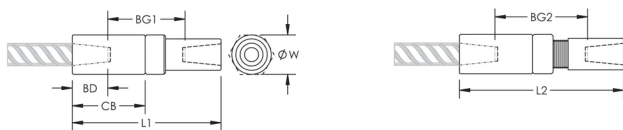

Lengde 1 (L1): 87 mm

Lengde 2 (L2): 98 mm

Bardybde (BD): 18mm

Baravstand 1 (BG1): 51mm

Baravstand 2 (BG2): 62mm

Koblingshus (CB): 45mm

Enhetsvekt: 0.2 kg

Designet til å møtes: AASHTO;ABNT NBR 8548:1984;ACI 318 type 1 (125 % spesifisert kapasitet);ACI 318 type 2 (angitt strekkfasthet);ACI 349;ACI 359;AS3600

Antall pakker: 120

YTTERLIGERE PRODUKTDETALJER

Bar dimensions and weights listed may vary by region. Coupler sizes not shown may be available by special order. Contact your nVent LENTON representative for more information.

Suffix "EE" has been added to some part numbers to clarify design version among regions.

DIAGRAMMER

ADVARSEL

---

nVent-produkter må installeres og brukes bare som beskrevet i nVent sine instruksjonsark og opplæringsmaterieil. Instruksjonsark er tilgjengelig på www.nvent.com og fra din nVent kundeservice-representant. Ukorrekt installasjon, misbruk, feilaktig anvendelse eller annen manglende etterlevelse av nVent sine instruksjoner og advarsler kan føre til produktfeil, skade på eiendom, alvorlige personskader og død og/eller gjøre garantien ugyldig.