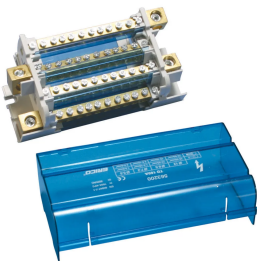

"To-polt dist.blokk, 160 A, 1-linjeside- og 11 lastsidetilkoblinger, 1,97''' Dp"

Data Solutions

KATALOGNUMMER

TD-160A

SERTIFISERINGER

FUNKSJONER

I samsvar med RoHS

Halogen Fri

Minimum space for maximum power

Protection cover and insulating screens are transparent

Insulating screen between each row

Easy and safe connections

Easily clips onto DIN rail or mounts to panel with screws

Solid bars provide reliability

Input separated from outputs

Neutral bar available

Wiring with or without terminal

Conforms to EN 45545 obtaining an HL3 classification for chapter R23 and HL2 classification for chapter R22

PRODUKTEGENSKAPER

Artikkelnummer: 563200

Materiale: Termoplast; Messing

Maks. strømnivå, IEC: 160A

Kortsiktig strømtåling (Icw), 1s: 8.2kA

Topp kortslutningsstrøm (Ipk): 35kA

Maks. driftsspenning, IEC (UI): 690V