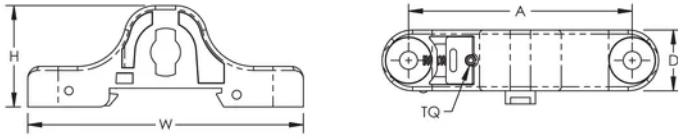

A: 70mm

Aanhaalmoment (TQ): 0.56N·m

Gewicht eenheid: 0.01kg

DIAGRAMMEN

WAARSCHUWING

---

nVent-producten moeten alleen worden geïnstalleerd en gebruikt zoals aangegeven in de instructiebladen en trainingsmateriaal van nVent. Instructiebladen zijn beschikbaar op www.nvent.com en bij uw nVent klantenservicevertegenwoordiger. Onjuiste installatie, misbruik, verkeerde toepassing of ander falen om de instructies en waarschuwingen van nVent volledig te volgen, kan leiden tot productstoringen, schade aan eigendommen, ernstig lichamelijke letsel en de dood en/of uw garantie ongeldig maken.

Ons krachtige merkenportfolio:

CADDY ERICO HOFFMAN ILSCO SCHROFF TRACHTE