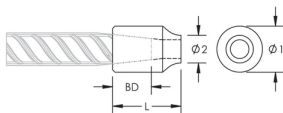

Stangdiepte (BD): 43mm

Gewicht eenheid: 0.29 kg

Hoeveelheid in verpakking: 70

AANVULLENDE PRODUCTGEGEVENS

Bar dimensions and weights listed may vary by region. Coupler sizes not shown may be available by special order. Contact your nVent LENTON representative for more information.

The design of the weld, the selection of electrode, and other relevant choices depend on the chemical and physical properties of the structural steel to which the couplers are welded. Engineers who design assemblies should adhere to all appropriate regulations.

Suffix "EE" has been added to some part numbers to clarify design version among regions.

DIAGRAMMEN

WAARSCHUWING

nVent-producten moeten alleen worden geïnstalleerd en gebruikt zoals aangegeven in de instructiebladen en trainingsmateriaal van nVent. Instructiebladen zijn beschikbaar op www.nvent.com en bij uw nVent klantenservicevertegenwoordiger. Onjuiste installatie, misbruik, verkeerde toepassing of ander falen om de instructies en waarschuwingen van nVent volledig te volgen, kan leiden tot productstoringen, schade aan eigendommen, ernstig lichamelijk letsel en de dood en/of uw garantie ongeldig maken.

Noord-Amerika

+1.800.753.9221

optie 1 – Klantenservice

optie 2 – Technische

ondersteuning

Europa

Nederland:

+31 800-0200135

Frankrijk:

+33 800 901 793

Europa

Duitsland:

800 1890272

andere landen:

+31 13 5835404