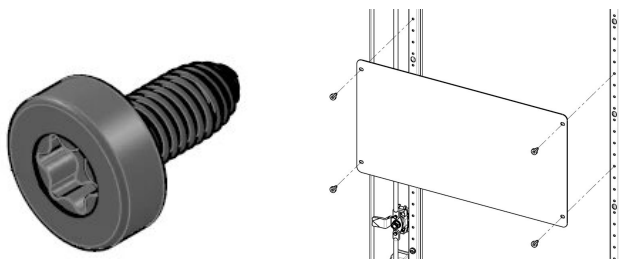

# Fixing Kit for Door Bar

## CODICE A CATALOGO

**24630-277**

For variable assembly of panels or cables on the door bars of a Varistar CP cabinet

## CARATTERISTICHE

For variable assembly of panels or cables on the door bars