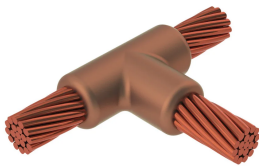

Cable to Cable

Power Utilities

nVent ERICO Cadweld graphite molds are designed and engineered for thousands of connection styles and conductor combinations.

FONCTIONS

Forms a permanent, low resistance connection

Provides a molecular bond

nVent ERICO Cadweld Exothermic Connections are rated with the same current capacity as the conductor

Portable installation equipment with no external source of power required

Installers can be easily trained to make nVent ERICO Cadweld Exothermic Connections

Connections can be visually inspected

SPÉCIFICATIONS

Table 1/1

Référence catalogue	Gamme des moules	Conducteur 1	Diamètre extérieur du conducteur 1, nominal	Conducteur 2	Diamètre extérieur du conducteur 2, nominal
PAC2C2C	PA Mold Family	1/0 Concentrique	9.47mm	1/0 Concentrique	9.47mm

INFORMATIONS PRODUIT COMPLÉMENTAIRES

For applications such as computer room, tunnel or other low-ventilation areas, specify a smokeless nVent ERICO Cadweld Exolon mold. Add an XL prefix to the standard mold part number when ordering (for example, a TAC2Q2Q becomes XLTAC2Q2Q). Similarly, nVent ERICO Cadweld Exolon welding material is also designated by the XL prefix (for example, 150 becomes XL150).