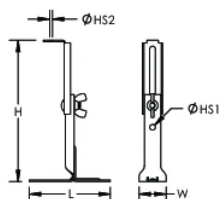

FONCTIONS

Ideal solution for in-deck concrete electrical box applications

Easy, tool-free adjustment for various concrete deck depths

Universal support for a wide range of commercially available electrical boxes

Enhanced stability, utilizing the nVent CADDY Footed Box/Conduit Support 4" and 6" base

More efficient installation compared to traditional methods

SPÉCIFICATIONS

Table 1/1

Référence catalogue	Taille de trou 1 (HS1)	Taille de trou 2 (HS2)	Longueur (L)	Largeur (W)	Hauteur (H)
ABS1	4.7752 mm	6.35 mm	95.25mm	31.75 mm	101.6 - 165.1 mm
ABS2	4.7752 mm	6.35 mm	95.25mm	31.75 mm	152.4 - 215.9 mm