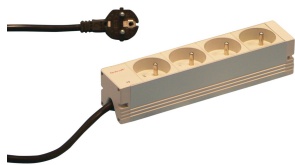

Socket Strip, UTE

Modular, compact PDU with many function elements. Using a 1 U by 1 U aluminum chassis the PDU can easily be integrated in a rack with UTE outlets.

CERTIFICATIONS

FEATURES

230 V, 16 A

In accordance with NFC 61-303

Socket strip with UTE sockets

Mounting height 1 U

Horizontal or vertical mounting

Connecting cable 2 m, with SCHUKO/UTE plug

Socket strips can be rotated through all four directions (in 90° increments) during installation

SPECIFICATIONS

Material: Aluminum; Polyamide

Color: Grey

Product Type: Socket Strip

Table 1/2

Catalog Number	Socket Type	Socket Quantity	Switched Outlets	Voltage AC	Function	Package Quantity
60110-226	UTE	12	Yes	230V		1

Catalog Number	Socket Type	Socket Quantity	Switched Outlets	Voltage AC	Function	Package Quantity
60110-222	UTE	12	No	230V		1
60110-221	UTE	9	No	230V		1
60110-267	UTE	6	No	230V	Transient Protection, Mains Suppression Filter	1
60110-223	UTE	15	No	230V		1
60110-224	UTE	19	No	230V		1
60110-225	UTE	8	Yes	230V		1
60110-231	UTE	6	No	230V	Fault Current Protection, Overcurrent Protection	1
60110-227	UTE	8	No	230V	Transient Protection	1
60110-228	UTE	6	No	230V	Overcurrent Protection	1
60110-220	UTE	4	No	230V		1
60110-230	UTE	6	No	230V	Fault Current Protection	1
60110-229	UTE	7	No	230V	Mains Suppression Filter	1