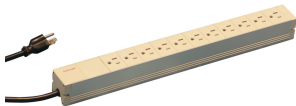

# Socket Strip, USA

Modular, compact PDU with many function elements. Using a 1 U by 1 U aluminum chassis the PDU can easily be integrated in a rack with US outlets.

## FEATURES

Horizontal or vertical mounting

Socket strips can be rotated through all four directions (in 90° increments) during installation

Connecting cable 2 m, with USA plug

Socket strips with USA sockets