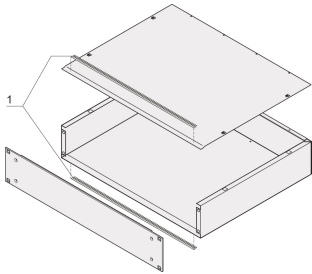

# MultipacPRO EMC Shielding Kit

The EMC shielding kit and the cover plates increase the shielding of the chassis from approx. 30 dB(A) to approx. 60 dB(A). A test report can be downloaded.

## FEATURES

The EMC shielding kit and the cover plates increase the shielding of the chassis from approx. 30 dB(A) to approx. 60 dB(A)