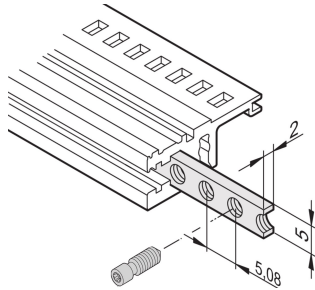

# Horizontal Rails Threaded Insert, M2.5

The threaded insert is a metal strip with thread M2.5 and allows the fixing of front panels.

## FEATURES

The collar screws used for fixing partial-width front panels must be 12.3 mm long

Usable for all horizontal rails

## SPECIFICATIONS

- Works With:** Subracks; Cases
- Product Family:** EuropacPRO; RatiopacPRO; RatiopacPRO AIR; CompacPRO; PropacPRO; Inpac
- Material:** Steel
- Product Type:** Threaded Insert
- Finish:** Zinc Plated