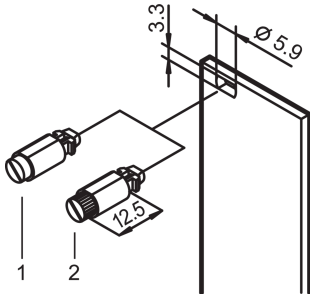

# Quick Release Fastener

1/4 rotary lock with defined stop.

## FEATURES

1/4 rotary lock with defined stop

Identification of locking position due to slot position

Vibration and shake proof

Qty 100 pieces