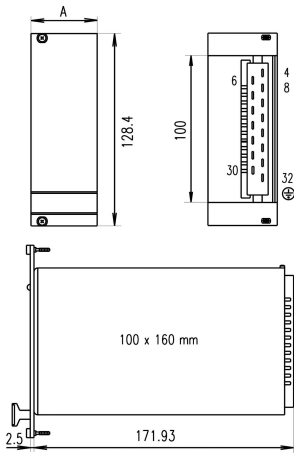

PSU Front Panel

Front Panel for nVent SCHROFF 19" compatible Power Supply. Flat front panel with vertical grooves for stainless steel EMC Contact Strips.

CERTIFICATIONS

FEATURES

Front Panel, Al, Front anodized, rear conductive, with vertical Slots for EMC Contact Strips

SPECIFICATIONS

Accessory Type: Front panel

Table 1/2

Catalog Number	Material	Front Finish	Rear Finish	Treated Edges	Rack Height	Rack Width
21005-439	Aluminum	Anodized	Conductive	No	3U	14HP
21006-959	Aluminum	Anodized	Conductive	No	3U	3HP
21005-478	Aluminum	Anodized	Conductive	No	3U	14HP
31006-677	Aluminum	Anodized	Conductive	No	3U	8HP
21005-477	Aluminum	Anodized	Conductive	No	3U	10HP

Catalog Number	Material	Front Finish	Rear Finish	Treated Edges	Rack Height	Rack Width
21006-954	Aluminum	Anodized	Conductive	No	3U	6HP
21005-470	Aluminum	Anodized	Conductive	No	3U	6HP
21006-955	Aluminum	Anodized	Conductive	No	3U	6HP
21005-476	Aluminum	Anodized	Conductive	No	3U	6HP
21006-945	Aluminum	Anodized	Conductive	No	3U	8HP
21006-956	Aluminum	Anodized	Conductive	No	3U	6HP
21005-474	Aluminum	Anodized	Conductive	No	3U	14HP
21005-451	Aluminum	Anodized	Conductive	No	3U	10HP
21006-957	Aluminum	Anodized	Conductive	No	3U	6HP
21006-943	Aluminum	Anodized	Conductive	No	3U	6HP
21005-475	Aluminum	Anodized	Conductive	No	3U	6HP
21005-473	Aluminum	Anodized	Conductive	No	3U	10HP