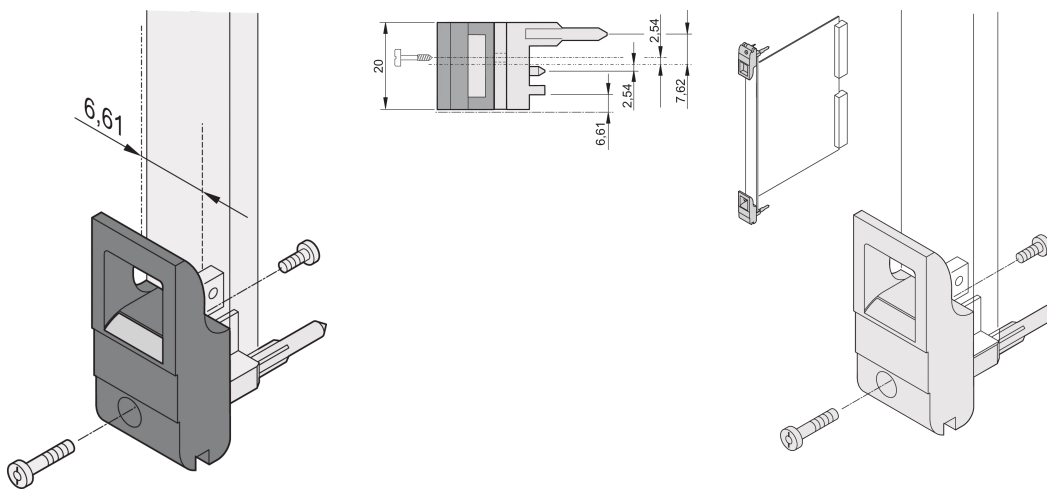

Insertor/Extractor Handle Type IET, Black Lever, Grey Button, Top; 10 pieces

CATALOG NUMBER

20817-708

The inserter/extractor handle, type IET in accordance with IEEE 1101.10. 0,1" offset. Two of these handles can overcome a single lever force of 700 N (per pair).

CERTIFICATIONS

FEATURES

Suitable for insertion and extraction forces up to 700 N (per pair)

In accordance with IEEE 1101.10 and IEC 60297-3-102

A microswitch can be mounted

0.1" offset is used for PSUs with SMD Plus

Product Type: Handle

Type: Inserter/Extractor, 0.1" Offset

Works With: Front Panels

Net Weight: 0.24kg

ADDITIONAL PRODUCT DETAILS

Please order Coding pegs and Microswitch separately.

DIAGRAMS

WARNING