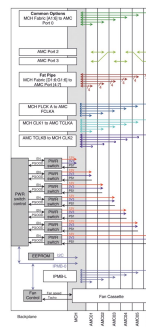

# MTCA.0 System for 6 Single Mid-Size AMC Modules, MTCA.0, 1 U, 84 HP

## CATALOG NUMBER

**11850-025**

1 U MicroTCA System with horizontal card cage for Single Width AdvancedMC Modules. The chassis has an AC Power input in the rear and an integrated 400 W Power Supply. The PM EMMC (Power Module Enhanced Management Controller) is installed onto the rear of the Backplane.