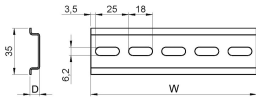

DIN Rail

A DIN rail is a standard metal rail widely used for mounting circuit breakers and industrial control equipment inside equipment racks.

FEATURES

Pre-Cut Lengths and with Perforations

Steel with electrogalvanized finishing

Comply with: EN 60715 Standards

SPECIFICATIONS

Product Type: DIN Rail

Table 1/2

Catalog Number	Material	Finish	Package Quantity
20118-879	Steel	Zinc Plated	4
20118-874	Steel	Zinc Plated	4
20118-872	Steel	Zinc Plated	4
20118-883	Steel	Zinc Plated	4
20118-875	Steel	Zinc Plated	4
20118-878	Steel	Zinc Plated	4
20118-880	Steel	Zinc Plated	4
20118-877	Steel	Zinc Plated	4
20118-882	Steel	Zinc Plated	4
20118-873	Steel	Zinc Plated	4
20118-881	Steel	Zinc Plated	4