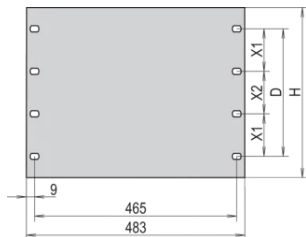

Catalog Number	Treated Edges	Color Code	EMC Shielding	Type
30118-951		RAL 7021	No	19" Front Panel
30118-308		RAL 7035	No	19" Front Panel
30118-956		RAL 7021	No	19" Front Panel
30219-107	No		No	19" Front Panel
30219-144	No		No	19" Front Panel
40304-081	Yes		No	19" Front Panel
30219-138	No		No	19" Front Panel
30118-950		RAL 7021	No	19" Front Panel
30219-110	No		No	19" Front Panel
30118-302		RAL 7035	No	19" Front Panel
30219-101	No		No	19" Front Panel
40304-083	Yes		No	19" Front Panel
40304-075	Yes		No	19" Front Panel
40304-078	Yes		No	19" Front Panel
30118-957		RAL 7021	No	19" Front Panel

ADDITIONAL PRODUCT DETAILS

Please order 19" assembly kit separately.

DIAGRAMS

WARNING

nVent products shall be installed and used only as indicated in nVent's product instruction sheets and training materials. Instruction sheets are available at www.nvent.com and from your nVent customer service representative. Improper installation, misuse, misapplication or other failure to completely follow nVent's instructions and warnings may cause product malfunction, property damage, serious bodily injury and death and/or void your warranty.