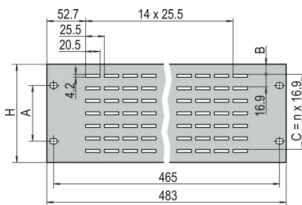

Catalog Number	Rack Height	Finish	Mounting	Package Quantity	Front Finish	Rear Finish
30702-057	2U	Powder Coated	Screw-on Front	1	Painted	Painted
30118-964	3U	Powder Coated	Screw-on Front	1	Painted	Painted
30702-058	3U	Powder Coated	Screw-on Front	1	Painted	Painted
30702-046	3U	Anodized	Screw-on Front	1	Raw	Raw
30702-045	2U	Anodized	Screw-on Front	1	Raw	Raw
30702-049	3U	Anodized	Screw-on Front	1	Anodized	Anodized

Table 2/2

Catalog Number	Treated Edges	Color Code	EMC Shielding	Type
30118-962		RAL 7021	No	19" Front Panel
30702-047	Yes		No	19" Front Panel
30702-056		RAL 7035	No	19" Front Panel
30702-044			No	19" Front Panel
30118-963		RAL 7021	No	19" Front Panel
30702-048	Yes		No	19" Front Panel
30702-057		RAL 7035	No	19" Front Panel
30118-964		RAL 7021	No	19" Front Panel
30702-058		RAL 7035	No	19" Front Panel
30702-046			No	19" Front Panel
30702-045			No	19" Front Panel
30702-049	Yes		No	19" Front Panel

ADDITIONAL PRODUCT DETAILS

Please order 19" assembly kit separately.

DIAGRAMS

WARNING

nVent products shall be installed and used only as indicated in nVent's product instruction sheets and training materials. Instruction sheets are available at www.nvent.com and from your nVent customer service representative. Improper installation, misuse, misapplication or other failure to completely follow nVent's instructions and warnings may cause