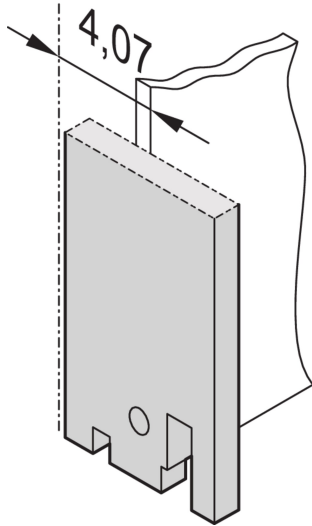

19" Front Panel, Plain

Front panel without or with SUB-D-, ST type 3- or FDDI cut-out.

CERTIFICATIONS

FEATURES

19" Front Panel without Cutout

SPECIFICATIONS

- Material:** Aluminum
- Accessory Type:** Front panel
- Product Type:** Front Panel

Table 1/2

Catalog Number	Rack Height	Rack Width	Package Quantity	Front Finish	Rear Finish	Color Code
30118-328	3U	4HP	1	Painted	Conductive	RAL 7035
30118-331	3U	28HP	1	Painted	Conductive	RAL 7035

Catalog Number	Rack Height	Rack Width	Package Quantity	Front Finish	Rear Finish	Color Code
30118-330	3U	14HP	1	Painted	Conductive	RAL 7035
30118-329	3U	7HP	1	Painted	Conductive	RAL 7035