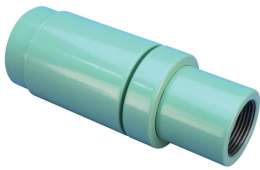

P14 Position Coupler, Coated, 36 mm, #11, 35M

CATALOG NUMBER

EL36P14LES

Coated reinforcing bar is used in place of plain reinforcing bars to protect against corrosion. Typical applications include bridges, parking structures, pavement, marine structures and repair work. nVent LENTON couplers and mechanical anchors are available in multiple coatings to meet specific job requirements.

FEATURES

Designed to splice the same diameter bars

Designed to splice two curved, bent or straight bars, when neither bar can be rotated and where the ongoing bar is free to move in its axial direction

PRODUCT ATTRIBUTES

Material: Steel

Finish: Epoxy Coated

Finish Standard: ASTM® A775/A775M and AASHTO M284

100% U.S. Domestic Content: Yes

Rebar Size, US: #11

Rebar Size, Canada: 35M

Diameter (Ø): 2.5"

Length 1 (L1): 8.13"

Length 2 (L2): 8.58"

Bar Depth (BD): 2.04"

Bar Gap 1 (BG1): 4.05"

Bar Gap 2 (BG2): 4.5"

Coupler Body (CB): 4.13"

Unit Weight: 6.9 lb

Designed to Meet: AASHTO;ABNT NBR 8548:1984;ACI 318 Type 1 (125% Specified Yield);ACI 318 Type 2 (Specified Tensile);ACI 349;ACI 359;AS3600