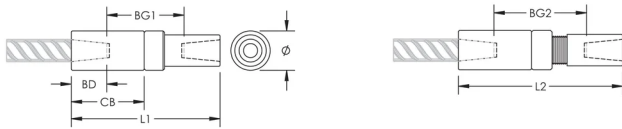

Designed to Meet: AASHTO;ABNT NBR 8548:1984;ACI 318 Type 1 (125% Specified Yield);ACI 318 Type 2 (Specified Tensile);ACI 349;ACI 359;AS3600

Package Quantity: 6

ADDITIONAL PRODUCT DETAILS

Bar dimensions and weights listed may vary by region. Coupler sizes not shown may be available by special order. Contact your nVent LENTON representative for more information.

DIAGRAMS

WARNING

nVent products shall be installed and used only as indicated in nVent's product instruction sheets and training materials. Instruction sheets are available at www.nvent.com and from your nVent customer service representative. Improper installation, misuse, misapplication or other failure to completely follow nVent's instructions and warnings may cause product malfunction, property damage, serious bodily injury and death and/or void your warranty.

North America

+1.800.753.9221
Option 1 – Customer Care
Option 2 – Technical
Support

Europe

Netherlands:
+31 800-0200135
France:
+33 800 901 793

Europe

Germany:
800 1890272
Other Countries:
+31 13 5835404

APAC

Shanghai:
+ 86 21 2412 1618/19
Sydney:
+61 2 9751 8500

Our powerful portfolio of brands:

CADDY ERICO HOFFMAN ILSCO SCHROFF TRACHTE