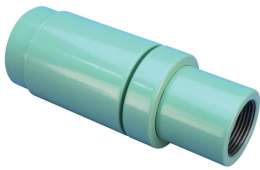

P14 Position Coupler, Coated, 16 mm, #5, 15M

CATALOG NUMBER

EL16P14LES

Coated reinforcing bar is used in place of plain reinforcing bars to protect against corrosion. Typical applications include bridges, parking structures, pavement, marine structures and repair work. nVent LENTON couplers and mechanical anchors are available in multiple coatings to meet specific job requirements.

FEATURES

Designed to splice the same diameter bars

Designed to splice two curved, bent or straight bars, when neither bar can be rotated and where the ongoing bar is free to move in its axial direction

PRODUCT ATTRIBUTES

Material: Steel

Finish: Epoxy Coated

Finish Standard: ASTM® A775/A775M and AASHTO M284

100% U.S. Domestic Content: Yes

Rebar Size, US: #5

Rebar Size, Canada: 15M

Diameter (Ø): 1.38"

Length 1 (L1): 4.39"

Length 2 (L2): 4.66"

Bar Depth (BD): 0.96"

Bar Gap 1 (BG1): 2.47"

Bar Gap 2 (BG2): 2.74"

Coupler Body (CB): 2.13"

Unit Weight: 1 lb

Designed to Meet: AASHTO;ABNT NBR 8548:1984;ACI 318 Type 1 (125% Specified Yield);ACI 318 Type 2 (Specified Tensile);ACI 349;ACI 359;AS3600