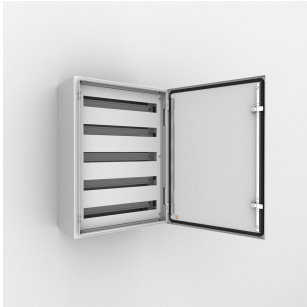

Modular Chassis, AC

DIN-rail components can be mounted quickly and easily to this chassis, both at the panel builders and in the field.

FEATURES

Description: Used for easy mounting of DIN-rail components with a maximum height of 68 mm. Distance between rows 125 mm. If required, the standard enclosure door can be replaced with a glazed door. Usable depth between front cover and external door: 35 mm. In stainless steel enclosure machining is required.

Material: DIN-rails PP0735 made of 1.2 mm galvanized steel, vertical profiles 1.5 mm mild steel, and front cover 1.5 mm mild steel.

Finish: RAL 7035 structured powder coating.

Pack quantity: Slotted front panel, two vertical profiles, top and bottom blank panels, one DIN-rail per row, and mounting accessories.

Mounting requirements: To be assembled on MAS and ASR enclosures.

SPECIFICATIONS

Thickness: 18ga
Color: Light Gray
Material: Mild Steel
Finish: Powder Coated
Color Code: RAL 7035

Table 1/1

Catalog Number	Article Number	Height	Width	Depth	Enclosure Material	Module Quantity
AC04030R5	AC04030R5	15.75in	11.81in	3.86in	Mild Steel	33
AC10060R5	AC10060R5	39.37in	23.62in	3.86in	Mild Steel	189
AC07050R5	AC07050R5	27.56in	19.69in	3.86in	Mild Steel	110
AC05040R5	AC05040R5	19.69in	15.75in	3.86in	Mild Steel	48
AC06060R5	AC06060R5	23.62in	23.62in	3.86in	Mild Steel	108
AC08060R5	AC08060R5	31.49in	23.62in	3.86in	Mild Steel	162
AC10080R5	AC10080R5	39.37in	31.49in	3.86in	Mild Steel	266
AC06040R5	AC06040R5	23.62in	15.75in	3.86in	Mild Steel	64
AC03025R5	AC03025R5	11.81in	9.84in	3.86in	Mild Steel	16