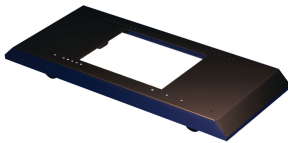

## Data Solutions

The Mobile Base for Open-Frame Racks provide stability and mobility to open-frame racks. It has models for both 19-in. 2- and 4-Post Open Frame Racks. This product mounts to the bottom of the racks previously mentioned. It includes four non-locking casters but will also accept standard levelers. Please note, catalog number PMBLM12 must be ordered separately, however the mounting hardware is included.

### FEATURES

The Mobile Base for Open-Frame Racks provide stability and mobility to open-frame racks

It has models for both 19-in. 2- and 4-Post Open Frame Racks

This product mounts to the bottom of the racks previously mentioned. It includes four non-locking casters but will also accept standard levelers