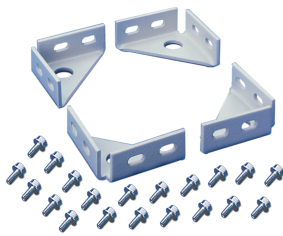

ProLine Frame Floor-Mounting Bracket, Light Gray, Steel

Data Solutions

CATALOG NUMBER

PFBK

The ProLine Frame Floor-Mounting Bracket provides a structural method of bolting a ProLine frame to the floor. The bracket fits all frame sizes, the kit includes four brackets and mounting hardware. This bracket is not to be used with colocation frames, which include welded-in floor mounting brackets.

FEATURES

The ProLine Frame Floor-Mounting Bracket provides a structural method of bolting a ProLine frame to the floor

The bracket fits all frame sizes, the kit includes four brackets and mounting hardware

This bracket is not to be used with colocation frames, which include welded-in floor mounting brackets

PRODUCT ATTRIBUTES

Article Number: 47359

Material: Mild Steel

Weight: 1.14lb

Color: Light Gray

Color Code: RAL 7035