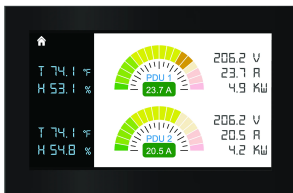

Door-Mount PDU 4.3-inch LCD Display, 5.24x3.54x0.67, Black, Plastic

Data Solutions

CATALOG NUMBER

LCD4INDRMT

Smart, stylish Door-Mount PDU LCD Display externally monitors the PDU metrics inside the cabinet without opening the door to physically review the PDU's metrics. Easy magnetic mounting installation not requiring any cabinet door cutout. Touchscreen can be installed horizontally or vertically and has plug-n-play connectivity.

Display horizontally or vertically

Plug-n-Play connectivity

Resistive touch screen

Smart and stylish design

With corresponding PDU connected sensors, it monitors voltage, current, power, temperature, humidity and air flow

4.3-inch (109mm) display size

480 x 272 display resolution

RJ-11 cables connection

PRODUCT ATTRIBUTES

Article Number: 39385

Height: 5.24in

Width: 3.54in

Depth: 0.67in