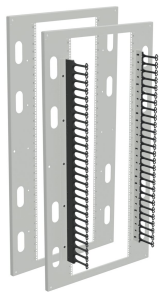

Seismic Rack Panel Kit, fits 90.00x36.00, Lt Gray, Steel

Data Solutions

CATALOG NUMBER

A90P36RP

Used when converting a standard Free-Stand Enclosure to a Seismic Free-Stand Enclosure. Rack Panel allows rack-mount equipment to be installed in 36-inch wide enclosures. Seismic Rack Panel has EIA 310 specified square-holes (.375x.375) and larger openings to allow cables to pass through panel. Use with Seismic Panel Support Kits (included) and Seismic Mounting Plate Kits to obtain Seismic standards. Available with or without vertical cable management for copper and fiber networking cables. Kit includes one Seismic Rack Panel and two Seismic Panel Supports with hardware.

FEATURES

Used when converting a standard Free-Stand Enclosure to a Seismic Free-Stand Enclosure

Rack Panel allows rack-mount equipment to be installed in 36-inch wide enclosures

Seismic Rack Panel has EIA 310 specified square-holes (.375x.375) and larger openings to allow cables to pass through panel

Use with Seismic Panel Support Kits (included) and Seismic Mounting Plate Kits to obtain Seismic standards

Available with or without vertical cable management for copper and fiber networking cables

Kit includes one Seismic Rack Panel and two Seismic Panel Supports with hardware