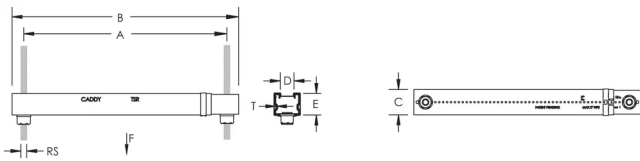

Table 2/2

Catalog Number	E	Static Load 1 (F1)	Static Load 2 (F2)
TSR1220	1 3/8"	300lb	200lb
TSR122025	1 3/8"	300lb	200lb

ADDITIONAL PRODUCT DETAILS

Static Load 1 represents a distributed load for 12" - 20" (300 - 500 mm) installations and a point load for 12" - 16" (300 - 400 mm) installations. Static Load 2 represents a point load for 16" - 20" (400 - 500 mm) installations.

DIAGRAMS

WARNING

nVent products shall be installed and used only as indicated in nVent's product instruction sheets and training materials. Instruction sheets are available at www.nvent.com and from your nVent customer service representative. Improper installation, misuse, misapplication or other failure to completely follow nVent's instructions and warnings may cause product malfunction, property damage, serious bodily injury and death and/or void your warranty.

North America

+1.800.753.9221
Option 1 – Customer Care
Option 2 – Technical
Support

Europe

Netherlands:
+31 800-0200135
France:
+33 800 901 793

Europe

Germany:
800 1890272
Other Countries:
+31 13 5835404

APAC

Shanghai:
+ 86 21 2412 1618/19
Sydney:
+61 2 9751 8500

Our powerful portfolio of brands:

CADDY ERICO HOFFMAN ILSCO SCHROFF TRACHTE